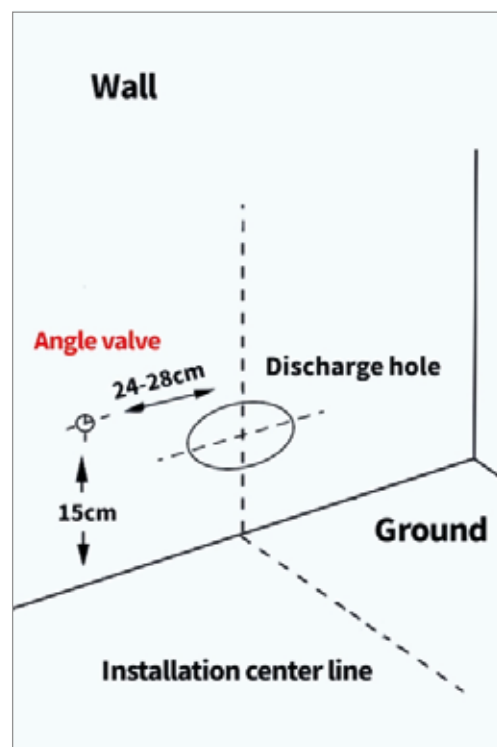

Installation Diagram

Stuck? Confused?

Contact our Technical Support team on:

T: +44 (0)2921 252 473 E: support@ener-j.co.uk

Lines are open Mon - Fri (8am to 4pm)