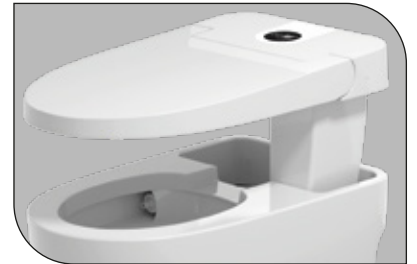

Smart Toilet with inner tank

Remote
Control

Auto
open/close cover

Adjustable
Nozzle Position

Adjustable
Drying
Temperature

Model No - HP-2212C

SKU Code: SHA5340 EAN: 5060774555767

Foot Sensor

LED Display

Automatic Seat Cover

Features

It includes Auto flush, Auto open/close cover and Foot sensor flush features that can effectively avoid cross-infection. For the Side button; Seat heating, Air drying and Night light show us more humanization for easy and safe use.

This model also has a tank-less design, saving more space and flushing stronger to save more water via a pulse flush device.

The design of this model takes importance to safety for users. Flame material, temperature control chip and electric leakage protecting device ensure you're using without any worries.

Technical Specification

Voltage:	220V
Maximum Power:	1600W
50~60 Hz	
Water Inlet:	0.06~0.75 Mpa
ABS Material	
Ceramic bowl & ABS smart cover	
EN Standard Electric Plug	
Capacity:	4.2L
Water consumption:	10.8-4.0L per flushing
Low water pressure requirement	
Backflow & leakage protection device.	