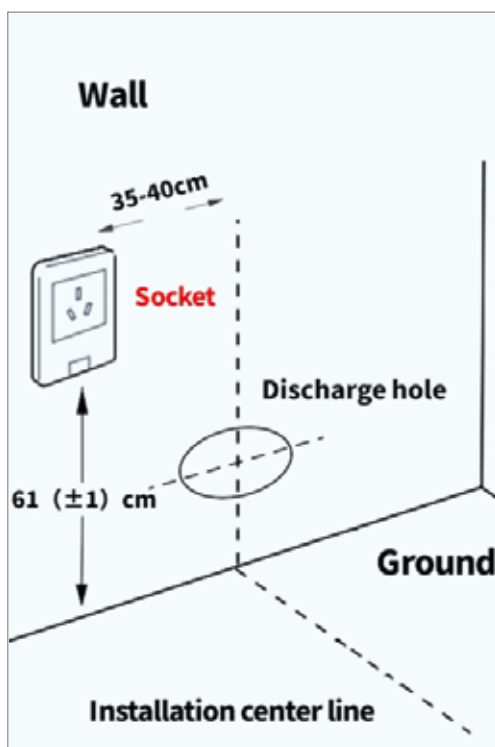

Installation Diagram

Stuck? Confused?

Contact our Technical Support team on:

T: +44 (0)2921 252 473 E: support@ener-j.co.uk

Lines are open Mon - Fri (8am to 4pm)