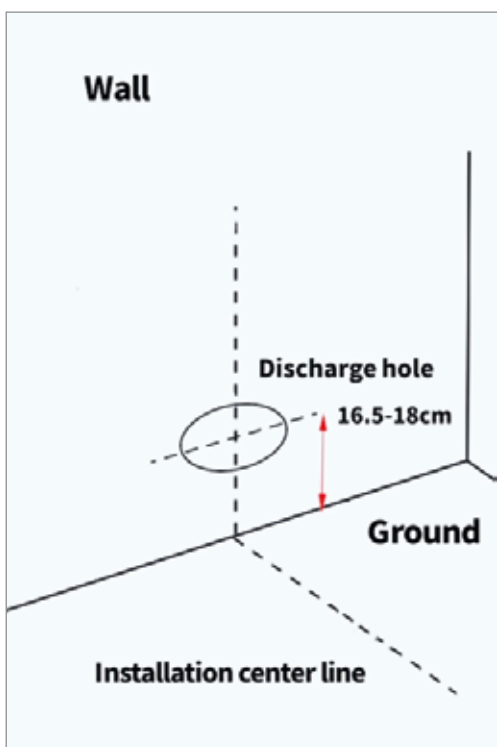

Installation Diagram

Stuck? Confused?

Contact our Technical Support team on:

T: +44 (0)2921 252 473 E: support@ener-j.co.uk

Lines are open Mon - Fri (8am to 4pm)